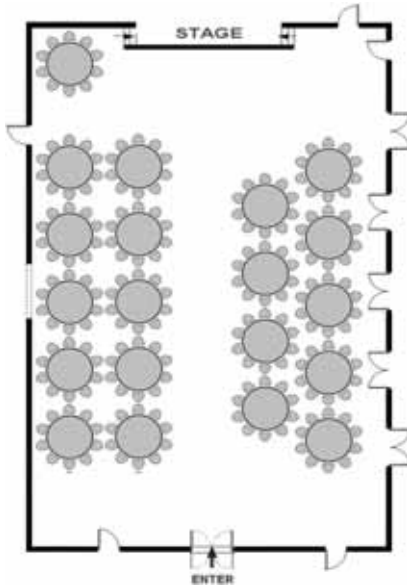

EXAMPLE SEATING CONFIGURATIONS

GAA650-15

THEATRE 200

THEATRE 300

THEATRE 350

BANQUET 200

BANQUET 250

BANQUET 270

RECEPTION 300

RECEPTION 350

EXHIBITION

SEATS: 100 TABLES: 200

SEATS: 200 TABLES: 150