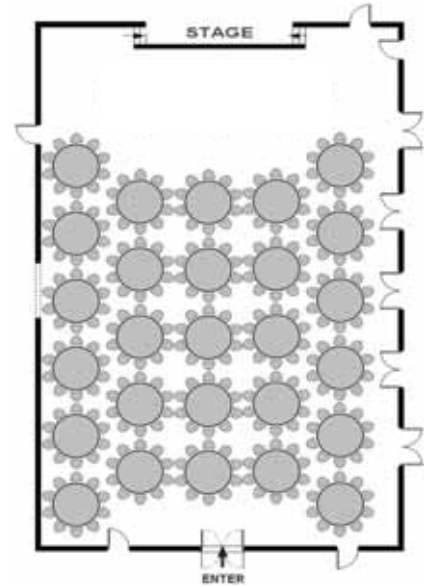

EXAMPLE SEATING CONFIGURATIONS

GAA650-15

THEATRE 200

THEATRE 300

THEATRE 350

BANQUET 200

BANQUET 250

BANQUET 270

RECEPTION 300

RECEPTION 350

EXHIBITION

SEATS: 100 TABLES: 200

SEATS: 200 TABLES: 150