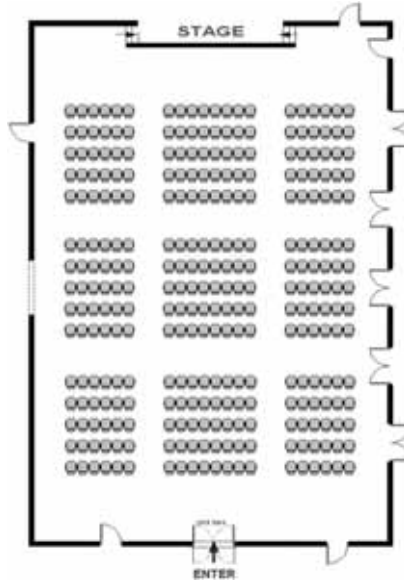

EXAMPLE SEATING CONFIGURATIONS

GAA650-15

THEATRE 200

THEATRE 300

THEATRE 350

BANQUET 200

BANQUET 250

BANQUET 270

RECEPTION 300

RECEPTION 350

EXHIBITION

SEATS: 100 TABLES: 200

SEATS: 200 TABLES: 150