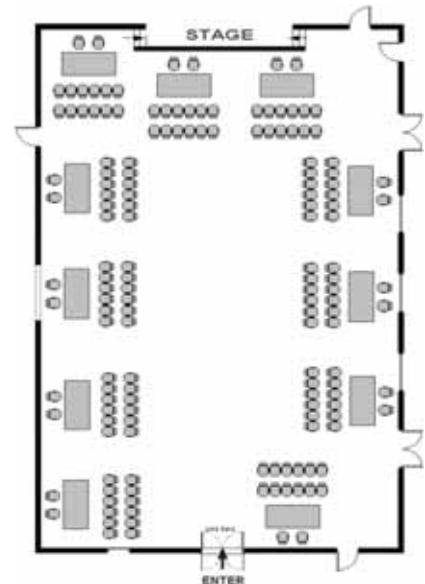

EXAMPLE SEATING CONFIGURATIONS

GAA650-15

THEATRE 200

THEATRE 300

THEATRE 350

BANQUET 200

BANQUET 250

BANQUET 270

RECEPTION 300

RECEPTION 350

EXHIBITION

SEATS: 100 TABLES: 200

SEATS: 200 TABLES: 150