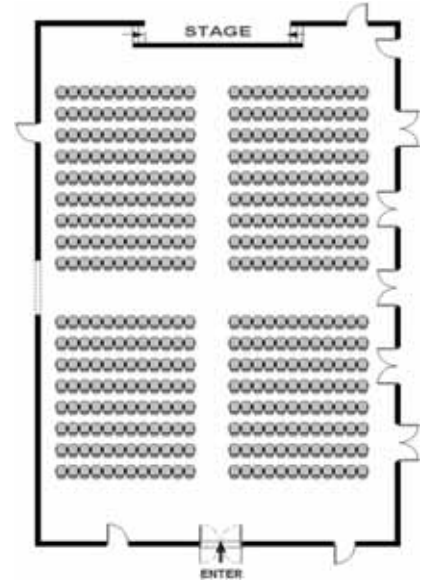

EXAMPLE SEATING CONFIGURATIONS

GAA650-15

THEATRE 200

THEATRE 300

THEATRE 350

BANQUET 200

BANQUET 250

BANQUET 270

RECEPTION 300

RECEPTION 350

EXHIBITION

SEATS: 100 TABLES: 200

SEATS: 200 TABLES: 150