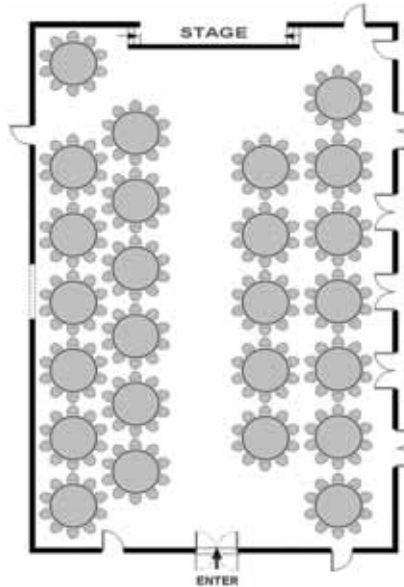

EXAMPLE SEATING CONFIGURATIONS

GAA650-15

THEATRE 200

THEATRE 300

THEATRE 350

BANQUET 200

BANQUET 250

BANQUET 270

RECEPTION 300

RECEPTION 350

EXHIBITION

SEATS: 100 TABLES: 200

SEATS: 200 TABLES: 150