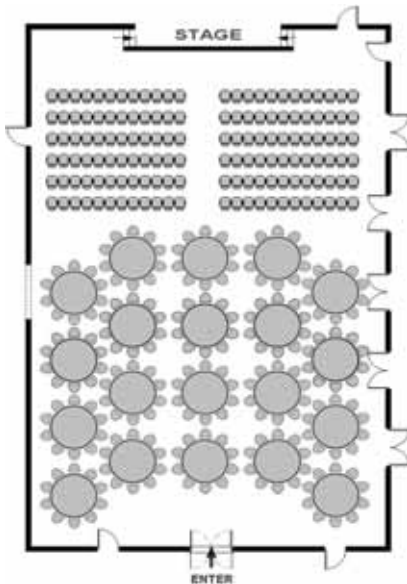

EXAMPLE SEATING CONFIGURATIONS

GAA650-15

THEATRE 200

THEATRE 300

THEATRE 350

BANQUET 200

BANQUET 250

BANQUET 270

RECEPTION 300

RECEPTION 350

EXHIBITION

SEATS: 100 TABLES: 200

SEATS: 200 TABLES: 150