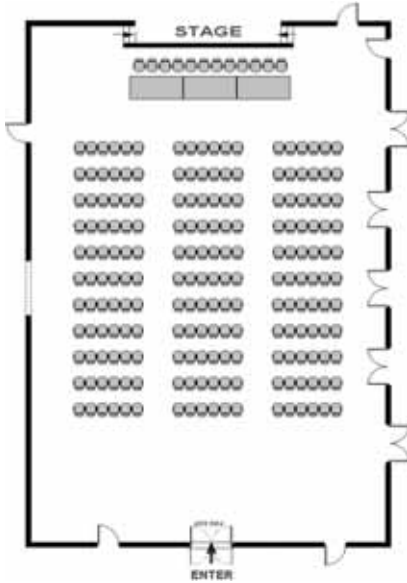

EXAMPLE SEATING CONFIGURATIONS

GAA650-15

THEATRE 200

THEATRE 300

THEATRE 350

BANQUET 200

BANQUET 250

BANQUET 270

RECEPTION 300

RECEPTION 350

EXHIBITION

SEATS: 100 TABLES: 200

SEATS: 200 TABLES: 150