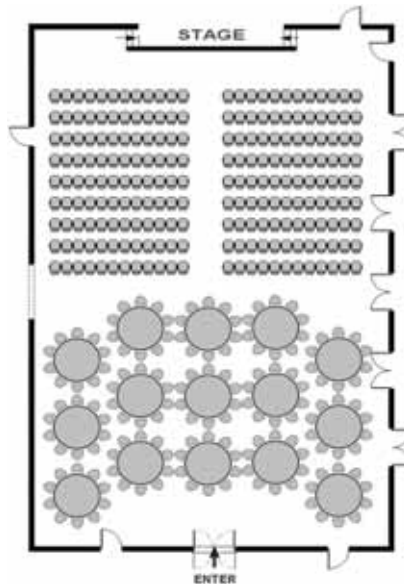

EXAMPLE SEATING CONFIGURATIONS

GAA650-15

THEATRE 200

THEATRE 300

THEATRE 350

BANQUET 200

BANQUET 250

BANQUET 270

RECEPTION 300

RECEPTION 350

EXHIBITION

SEATS: 100 TABLES: 200

SEATS: 200 TABLES: 150